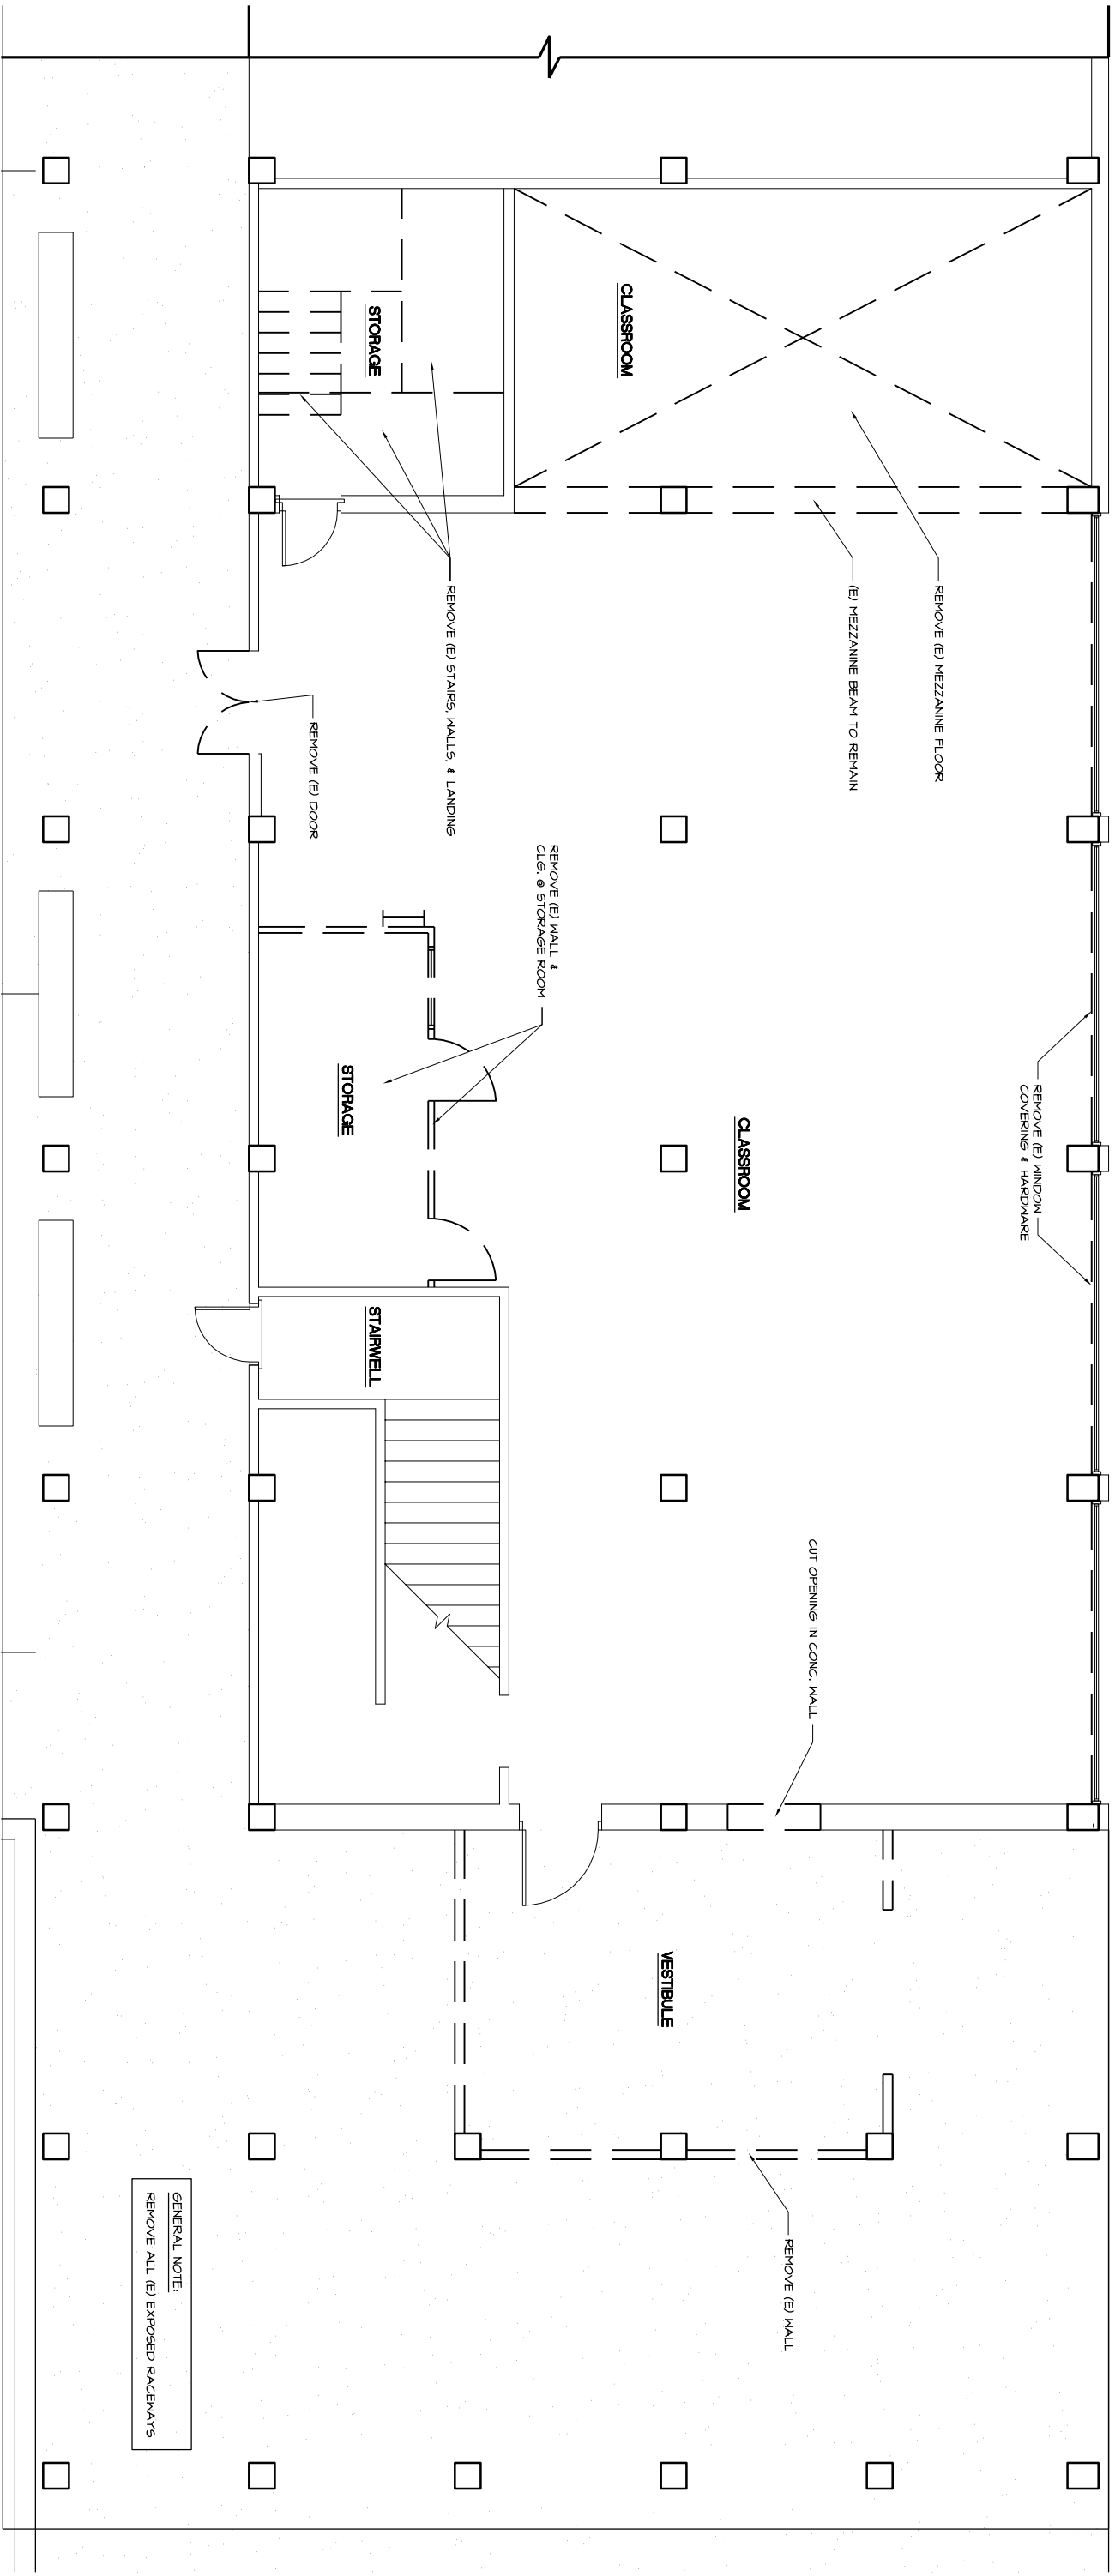

# REGIONAL JOBS INITIATIVE CENTER - FRESNO STATE UNIVERSITY: DEMOLITION PLAN

JANUARY 18, 2007

GENERAL NOTE:  
REMOVE ALL (E) EXPOSED RACEWAYS

architects and engineers . LLP  
125 S. Bridge Suite 150 • Visalia, California 93291 • (559) 625-5246  
8405 N. Fresno St., Suite 300 • Fresno, CA 93720 • (559) 437-0887